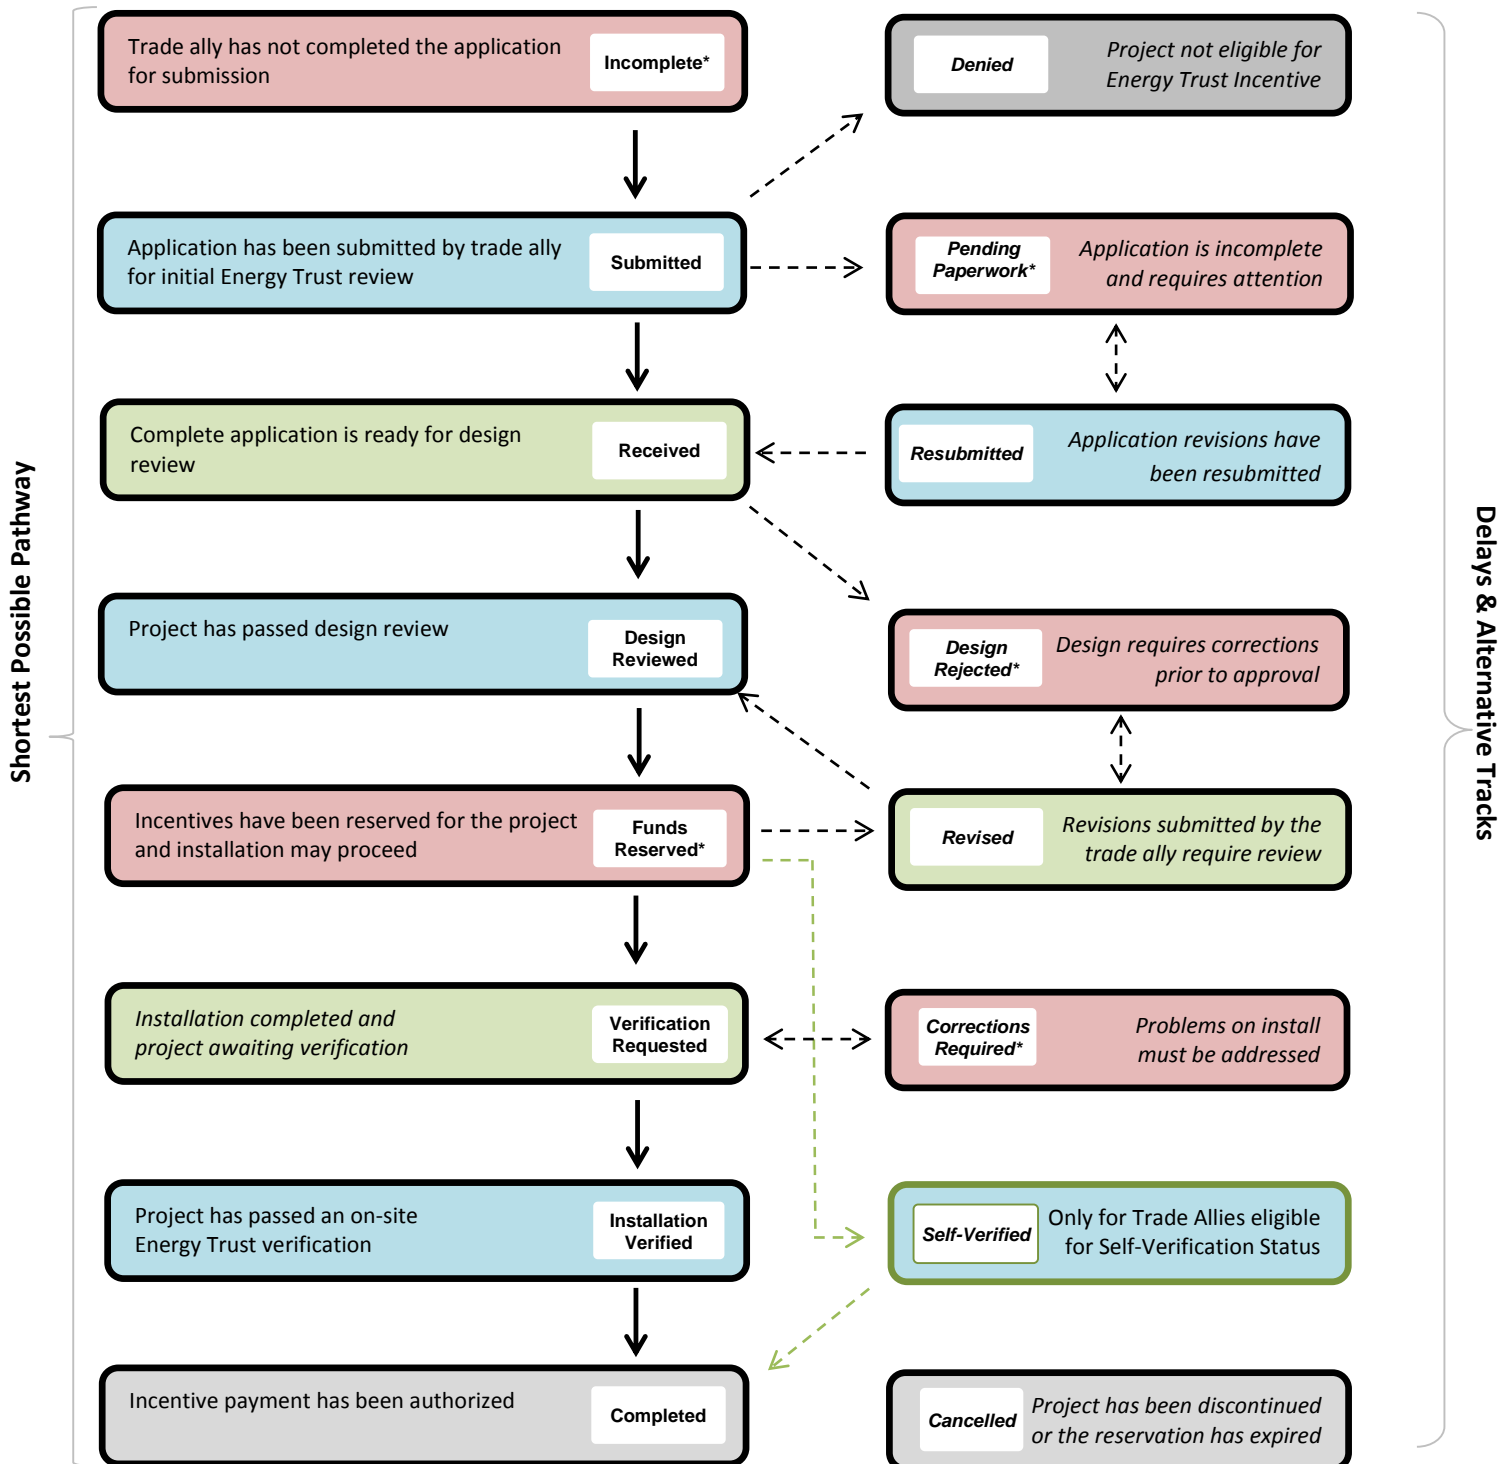

PowerClerk Status Flowchart

Color indicates the party responsible for moving the project to the next step. For example, a blue box means that Energy Trust must take action.

→ = Typical Path

*Indicates that trade ally may make revisions to application in PowerClerk