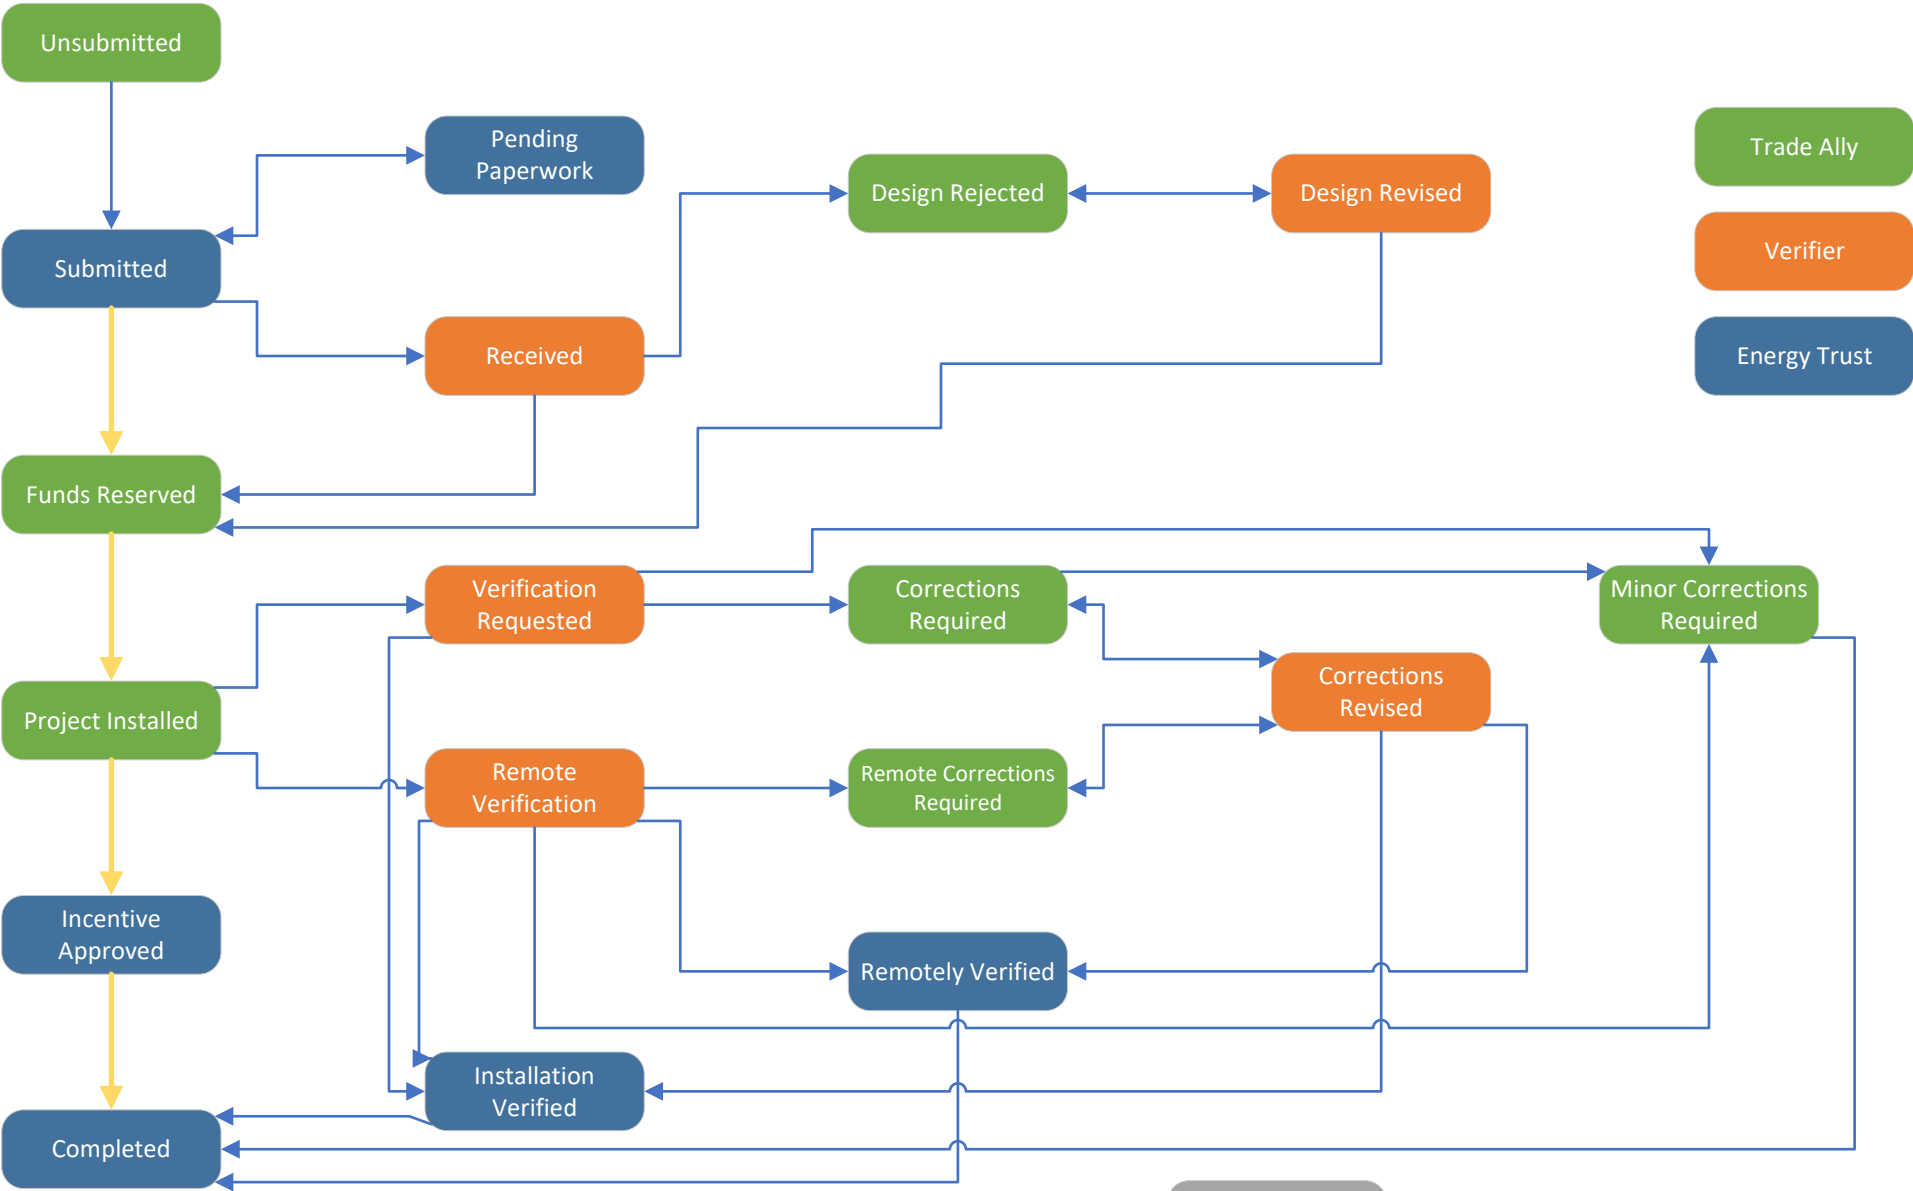

Residential Solar + Storage PowerClerk Workflow

→ = Expedited path for approved Trade Allies & approved projects

- Battery Pending
- Denied