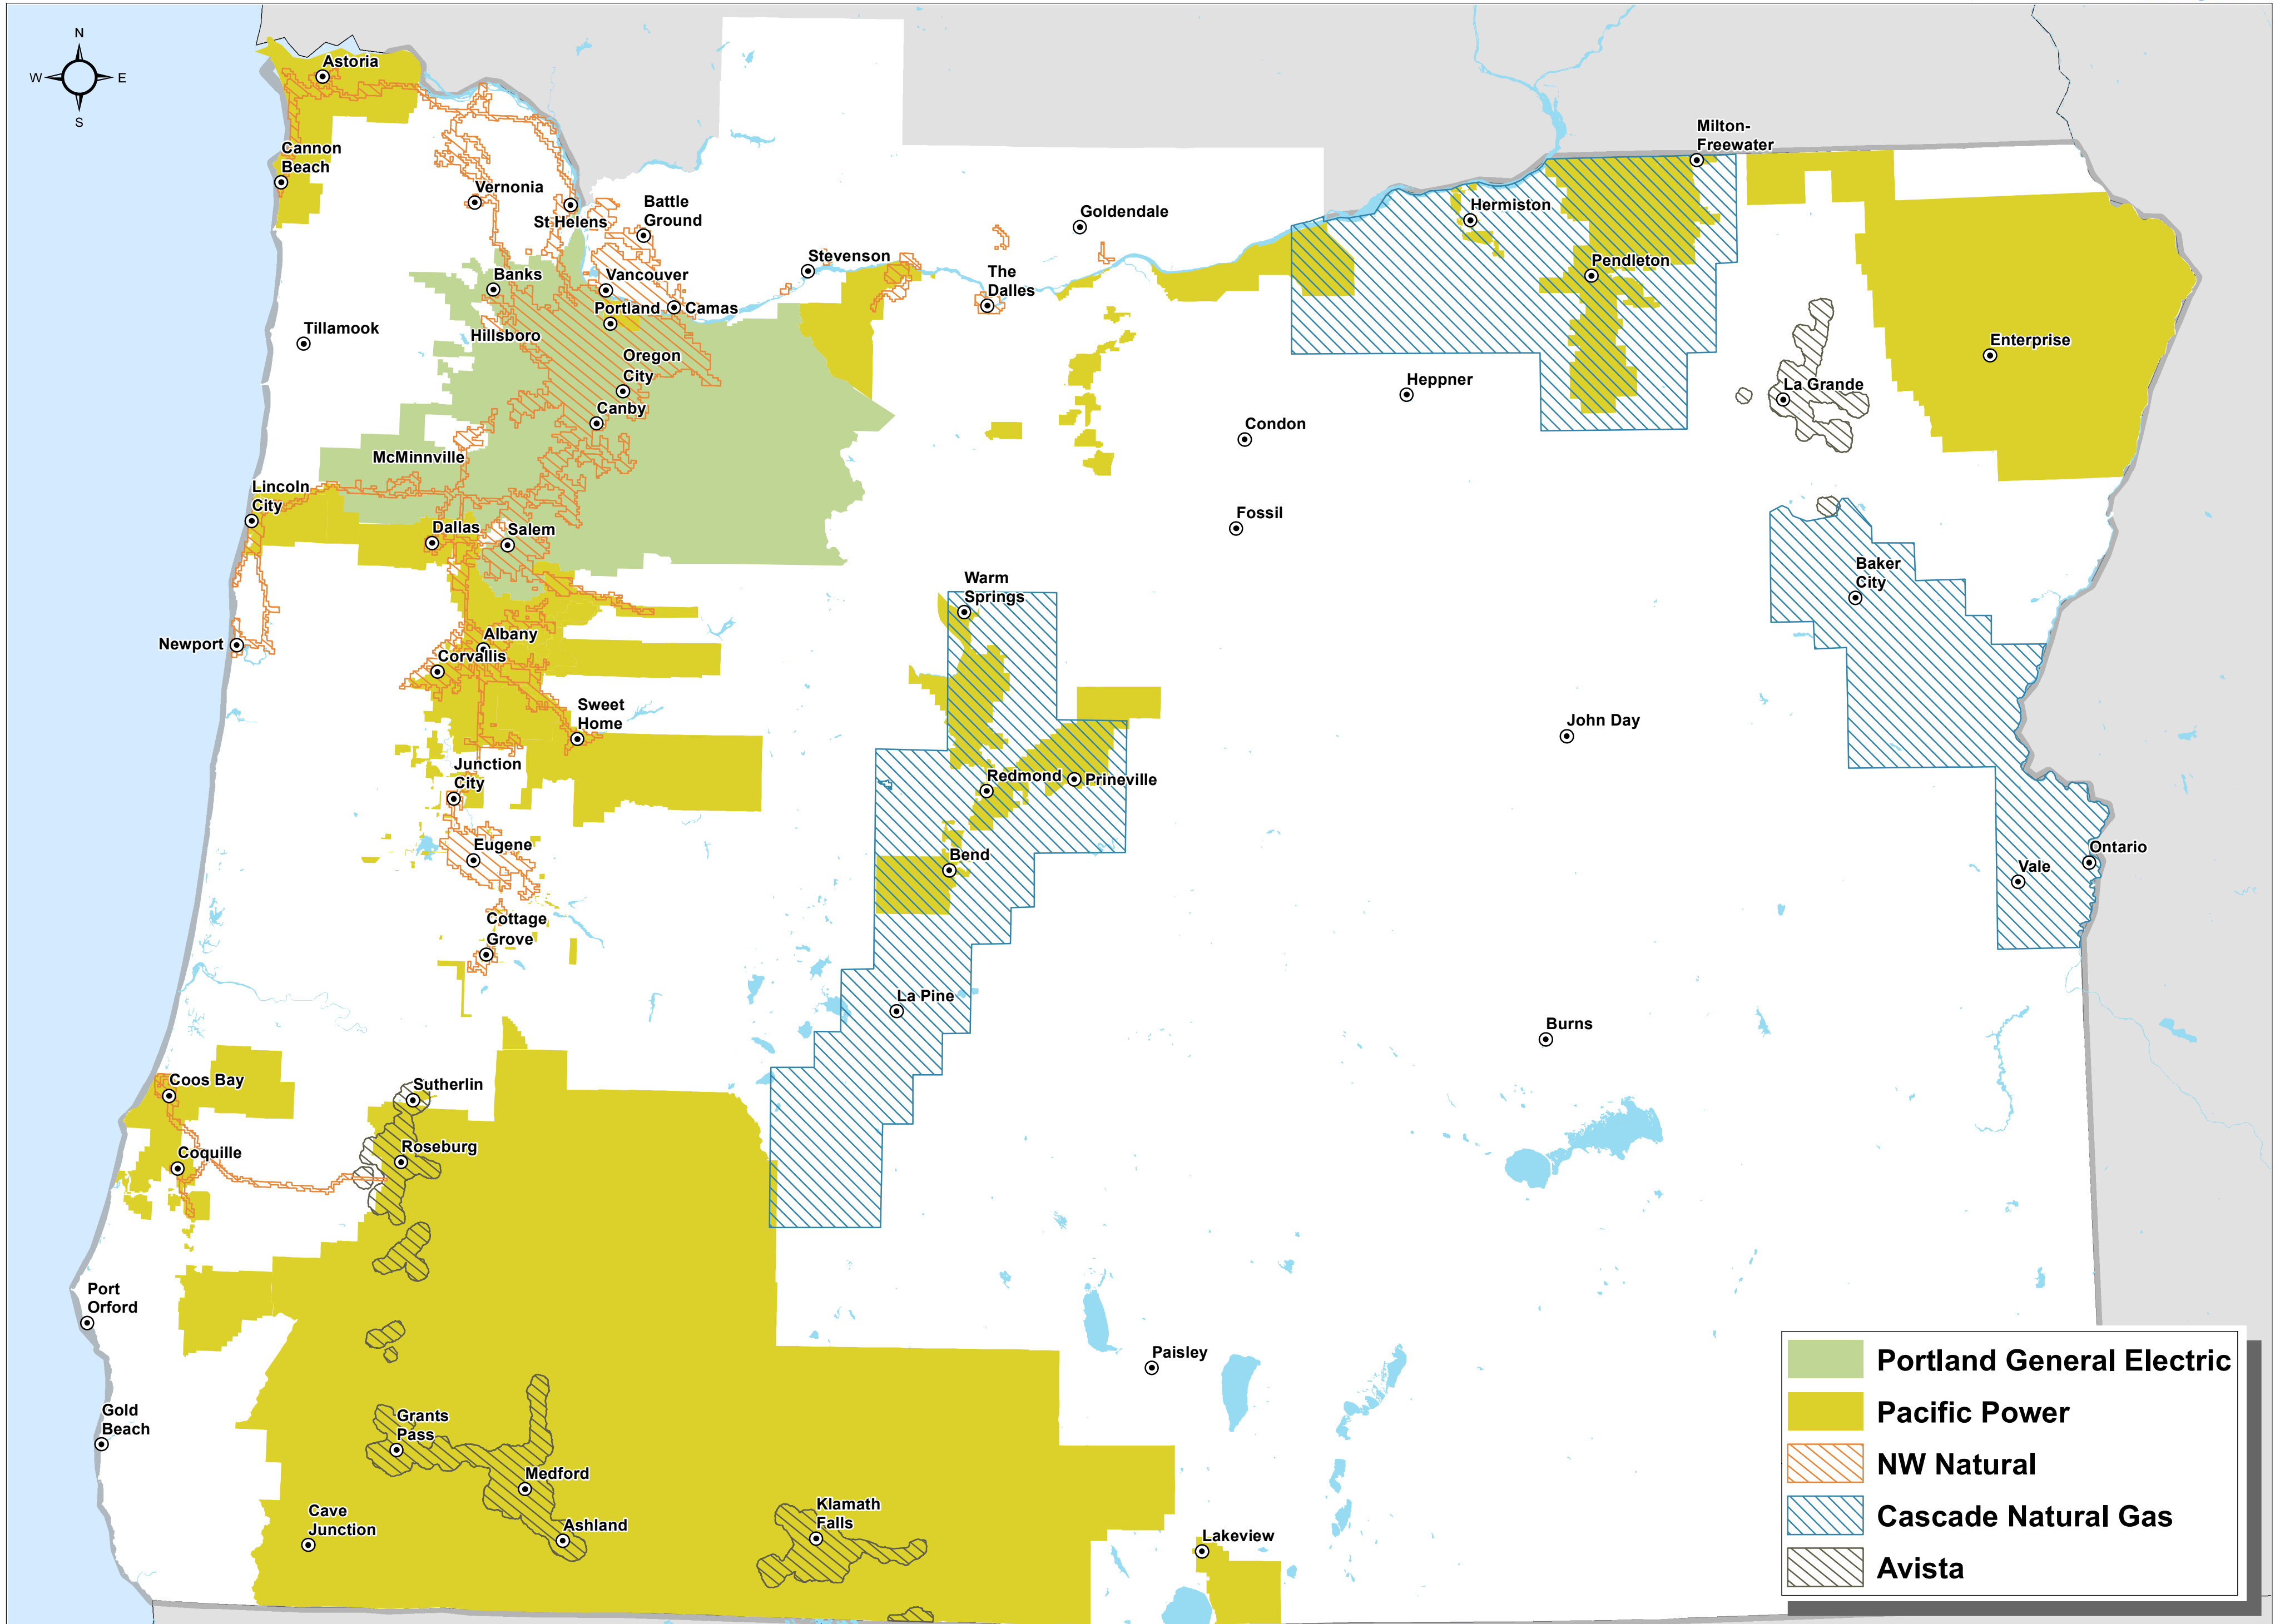

Energy Trust Service Territory

1.866.368.7878
energytrust.org

	Portland General Electric
	Pacific Power
	NW Natural
	Cascade Natural Gas
	Avista